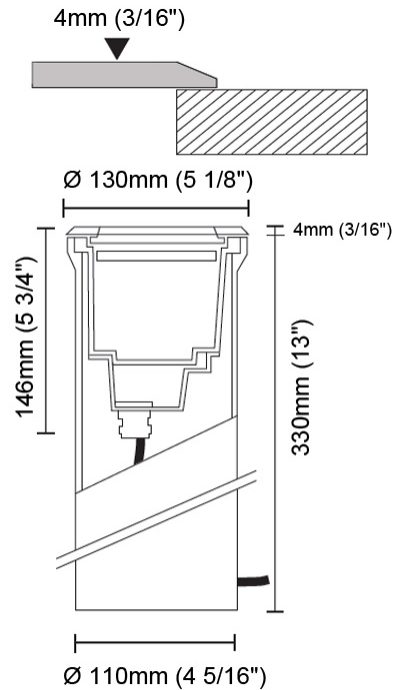

GENERAL

Series: Olodum
Subseries: Olodum Round
Brand: Side
Division: Exterior
Mounting Type: Recessed
Mounting Location: In-Ground
Subcategory: Uplight

PHYSICAL

Shape: Round
Diameter (mm): 130
Diameter (in): 5 1/8
Height (mm): 146
Height (in): 5 3/4
Light Distribution: Adjustable / Direct
Weight (kg): 1.9
Weight (lbs): 4.19
Diffuser: Clear tempered glass
Gasket: Silicon rubber
Fixture Finish: SSS
Fixture Material: Aluminum Die Cast

ELECTRICAL

Lamp Type: LED (Zhaga Standard)
Input Wattage (W): 6.8
Total Output Wattage (W): 5.8
Dimming: 0-10V Dimming / Phase Dimming (120Vac Only)
Driver Included: No
Driver Location: Remote
Driver Type: Constant Current - Universal
Input Voltage (V): 120 - 277
Constant Current (MA): 203
Upon Request: (Not included - see components [IP65 or higher enclosure to be supplied by others]) 0-10Vdc dimming / Phase dimming @120Vac only / 277Vac

LED

Color Temperature (°K): 3000 / 4000
Max. Delivered Lumen (lm): 814.5 / 868.8
Nominal Lumen (lm): 1050 / 1120
CRI: >80 CRI
Lamp Life (hrs): 50000

OPTICAL

Reflector: Metallized polycarbonate
Optic: 15 / 30 / 45
Adjustability: Rotational 350°; Tilt ±15°

RATINGS AND CERTIFICATIONS

Certified By: Certified for North American Standards
IP rating: IP67
IK Rating: IK10

1.9kg / 4.19lbs