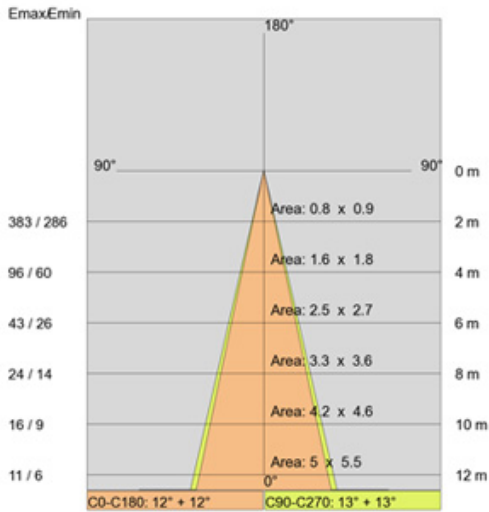

OLODUM ROUND RECESSED

E10I0071-

PROJECT	
TYPE	
SPECIFIER	
QUANTITY	
DATE	

E